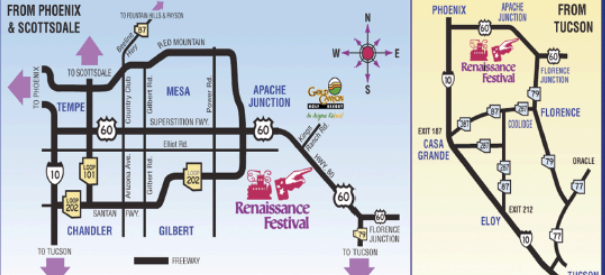

## The Renaissance Lives Not Far From You!

**Free Parking Courtesy of Fry's**  
FROM PHOENIX: Take Highway 60 (Superstition Freeway) past Kings Ranch Road to the Festival Village.  
FROM TUCSON: Take Highway 79 (Pinal Pioneer Parkway) through Florence to Florence Junction.  
Then west 7 miles on Hwy 60 to the Festival Village.