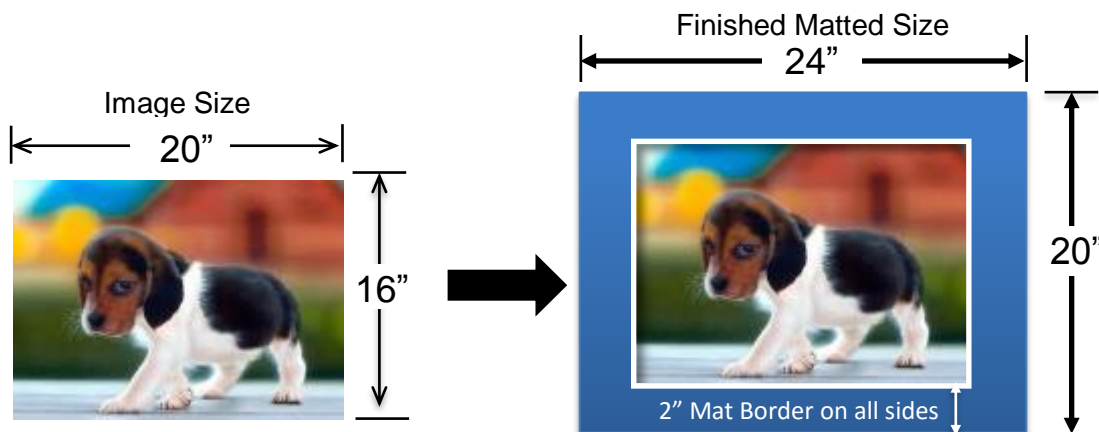

Just **Frame It** (Pricing Example)

Pricing is determined by the art size you are framing. Under this pricing scheme, we are only framing the image.

20" x 16" art size
just framed will cost:
\$49.99

Add A Mat + **Frame It** (Pricing Example)

Pricing is determined by the art size you are framing + a 2" mat border. Finished matted size can be calculated by adding your "art size" to the desired mat boarder that surrounds the image. See diagram below for example.