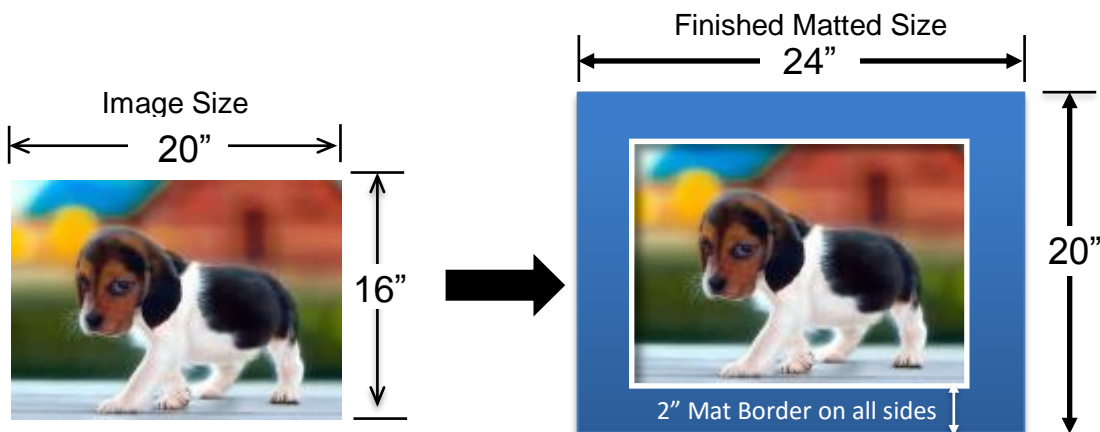

Just **Frame It** (Pricing Example)

Pricing is determined by the art size you are framing. Under this pricing scheme, we are only framing the image.

20" x 16" art size
just framed will cost:
\$49.99

Add A Mat + **Frame It** (Pricing Example)

Pricing is determined by the art size you are framing + a 2" mat border. Finished matted size can be calculated by adding your "art size" to the desired mat boarder that surrounds the image. See diagram below for example.